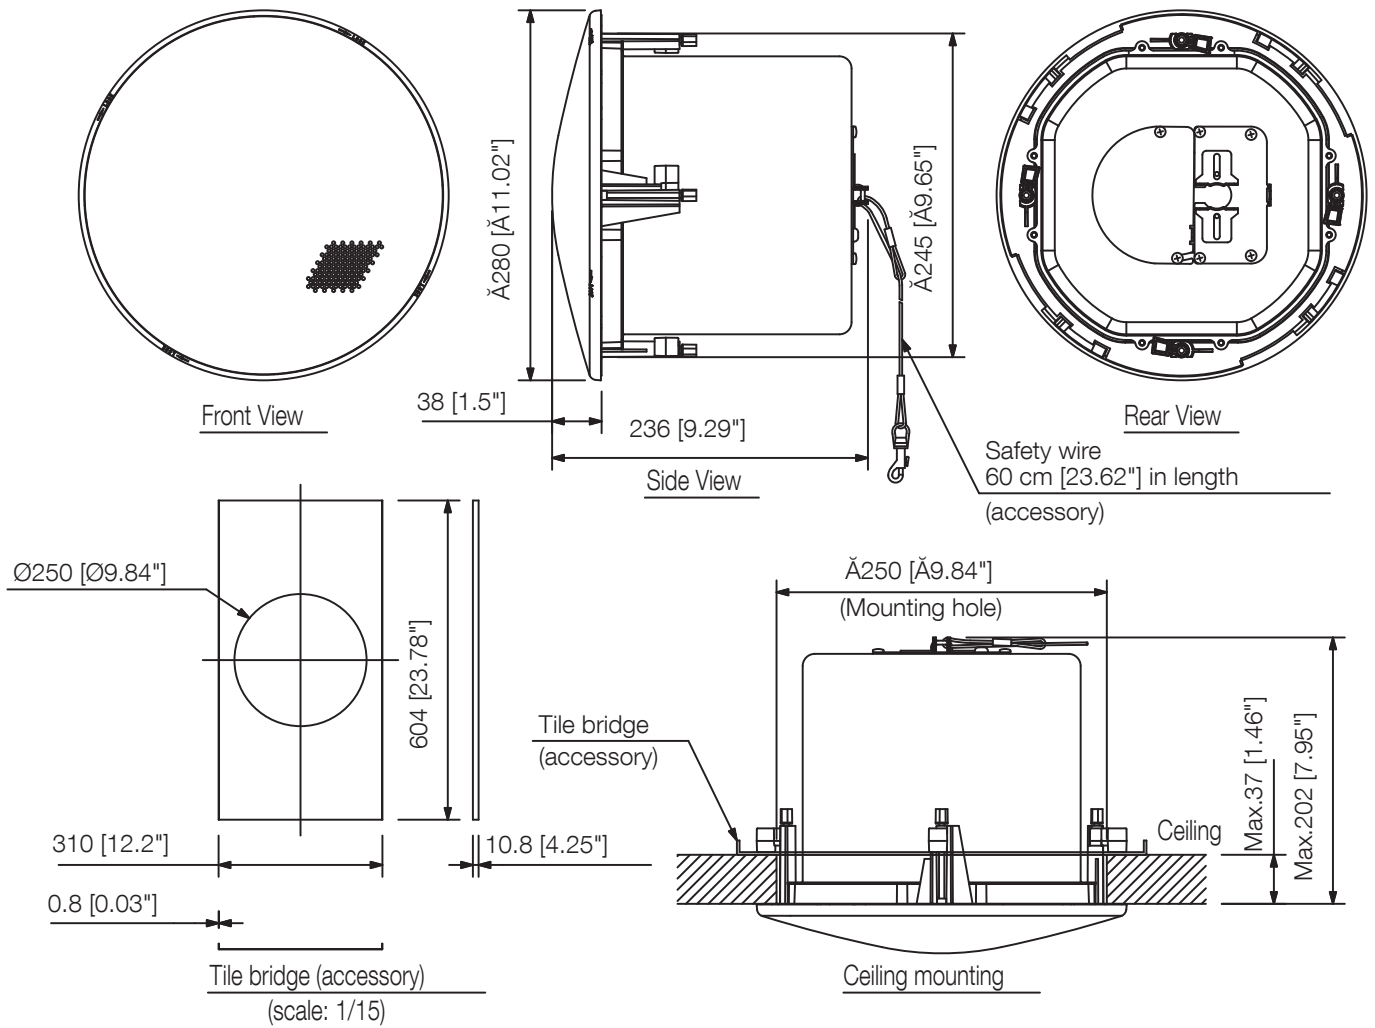

F-2852C

PANEL CONE SPEAKER

The F-2852C ceiling and wall-mounted speaker covers a wide area and can be used for 25, 70 and 100 V line applications. Well-balanced sound can be heard uniformly at any location.

Article number:F-2852C EU
Alternative products: F-2352C

Specifications

Dimensions (W x H x D)	x 227
Dimensions (ø x D)	280 x 227 mm
Finish	Steel plate, Fire-resistant ABS resin (resin material grade: UL-94 V-0), cream white (RAL 9001 or equivalent),

F-2852C

PANEL CONE SPEAKER

Appearance

UNIT:mm

SCALE:1/6